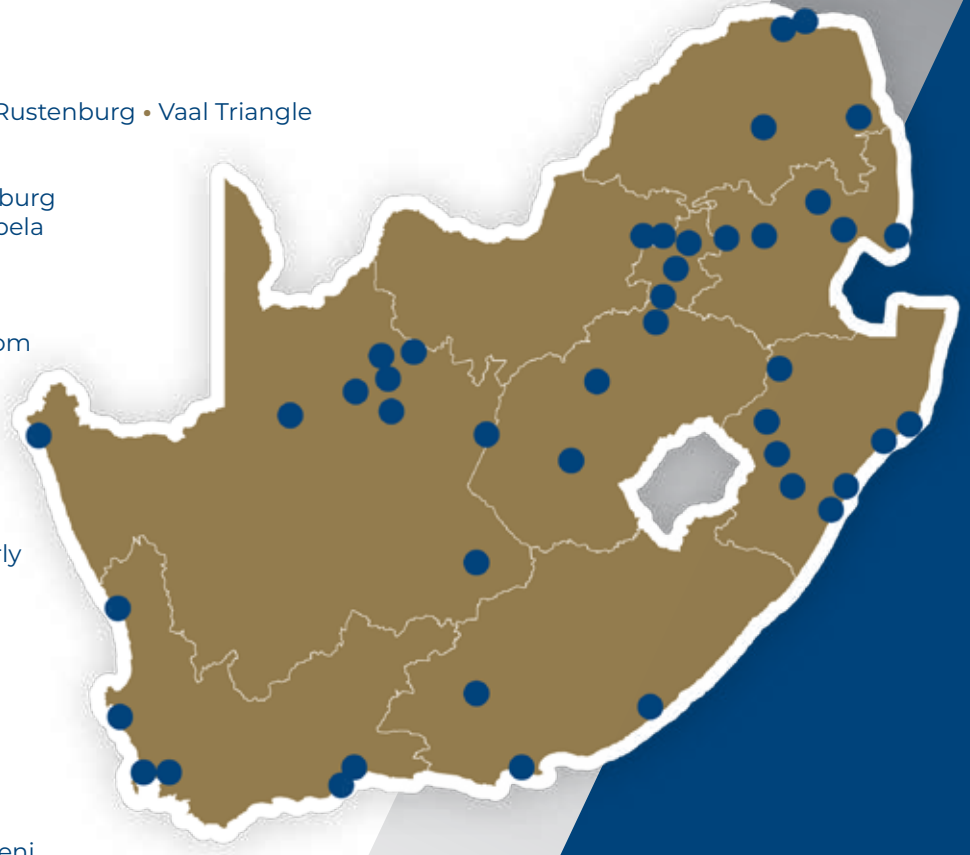

Our footprint

Northern Region

Gauteng and North West

Pretoria • Johannesburg • Brits • Rustenburg • Vaal Triangle

Mpumalanga and Limpopo

Steelpoort • Phalaborwa • Middelburg
Polokwane • Emalahleni • Mbombela
Musina • Beitbridge • Lebombo

Free State

Sasolburg • Bloemfontein • Welkom

Southern Region

Northern Cape

Alexander Bay • Kathu • Sishen
Kuruman • Postmasburg
Olifantshoek • Upington • Kimberly

Western Cape

Cape Town • Saldanha Bay
George • Somerset West
Mossel Bay • Vredendal

Eastern Region

KwaZulu-Natal

Durban • Richards Bay • Empangeni
Ballito • Pietermaritzburg • Newcastle
Ladysmith • Estcourt

Eastern Cape

Gqeberha • East London

**Our total protection
team consists of
7 000 employees**

1 200 KwaZulu-Natal & EC
2 000 Western Cape
3 800 Inland

CONTACT US
FOR COMPLETE
PEACE OF MIND

Intelligent Protection